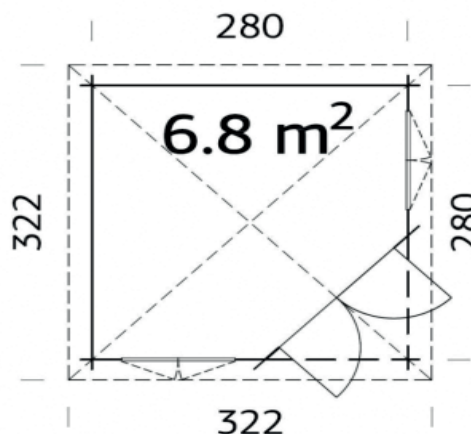

**KENTUCKY 3**

The Kentucky 3 Log Cabin with the look of a traditional summerhouse. The Kentucky 3 Log Cabin is made with 44mm logs which keep in warmth and the double doors and windows allow this garden building to be flooded with natural light. The Kentucky 3 is the perfect retreat to relax in with a cup of tea on a comfortable chair and admire your handy work after a hard day in the garden.

300 x 300cm

28mm

16.3m<sup>3</sup>

6.8m<sup>2</sup>

134 x 180cm

90 x 144 (2)cm

19mm

16mm

N/A

**FULL SPECIFICATION**

<b>CABIN SIZE:</b>	300 x 300cm x 249cm
<b>WALL THICKNESS:</b>	28mm
<b>VOLUME:</b>	16.3m <sup>3</sup>
<b>AREA:</b>	6.8m <sup>2</sup>
<b>DOOR OPENING:</b>	134 x 180cm
<b>WINDOW OPENING:</b>	90 x 144 (2)cm
<b>FLOORS BOARDS:</b>	19mm
<b>ROOF BOARDS:</b>	16mm
<b>ROOF OVERHANG:</b>	N/A
<b>UNDER PLANNING:</b>	No